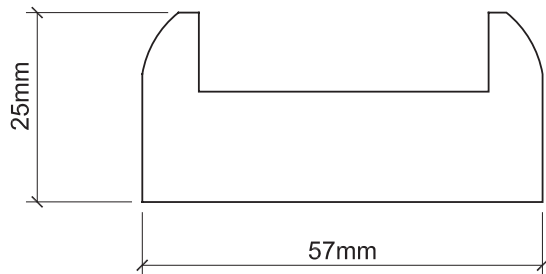

PROMOULD™

WRAPPED MDF PROFILES

BASE RAIL (NON-STANDARD)

HEIGHT MM	THICKNESS MM	LENGTH MM
57	25	4200

PROMOULD™

WRAPPED MDF PROFILES

69 DRUM ROAD
COOKSTOWN
CO. TYRONE
NORTHERN IRELAND
BT80 8JQ

T: +44 (0) 28 8676 6831
F: +44 (0) 28 8676 6565
E: INFO@PROMOULD.CO