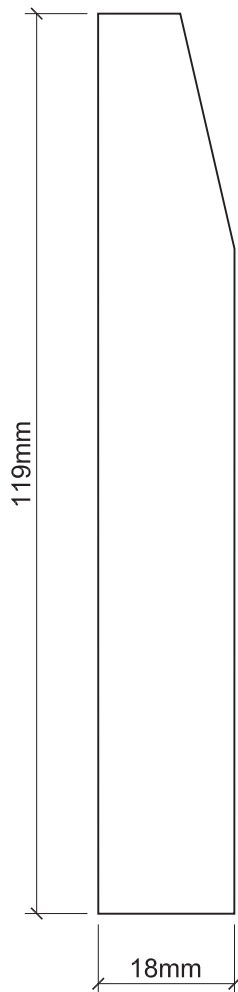

## WRAPPED MDF PROFILES

### BEVELLED PROFILE

HEIGHT MM	THICKNESS MM	LENGTH MM
69	18	4400
94	18	4400
119	18	4400
144	18	4400
169	18	4400
194	18	4400

SCALE:

1:1

DATE:

OCT. 2011

DRAWING NO:

05

DRAWING TITLE: BEVELLED PROFILE

PROMOULD IS A  
TRADING NAME  
OF NORTHERN  
MOULDINGS LTD.