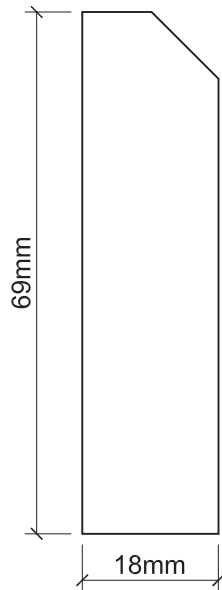

PROMOULD™

WRAPPED MDF PROFILES

CHAMFER PROFILE (NON-STANDARD)

HEIGHT MM	THICKNESS MM	LENGTH MM
69	18	4400
94	18	4400
119	18	4400
144	18	4400
169	18	4400
194	18	4400

PROMOULD™

WRAPPED MDF PROFILES

69 DRUM ROAD
COOKSTOWN
CO. TYRONE
NORTHERN IRELAND
BT80 8JQ