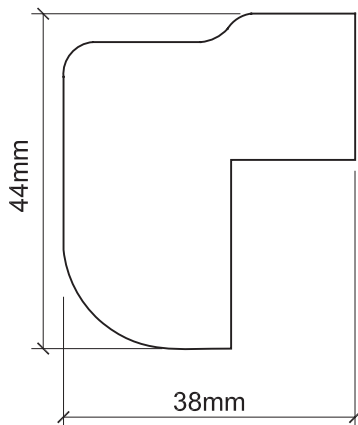

PROMOULD™

WRAPPED MDF PROFILES

COR/PEL

HEIGHT MM	THICKNESS MM	LENGTH MM
44	38	3050

PROMOULD™

WRAPPED MDF PROFILES

69 DRUM ROAD
COOKSTOWN
CO. TYRONE
NORTHERN IRELAND
BT80 8JQ

T: +44 (0) 28 8676 6831
F: +44 (0) 28 8676 6565
E: INFO@PROMOULD.CO