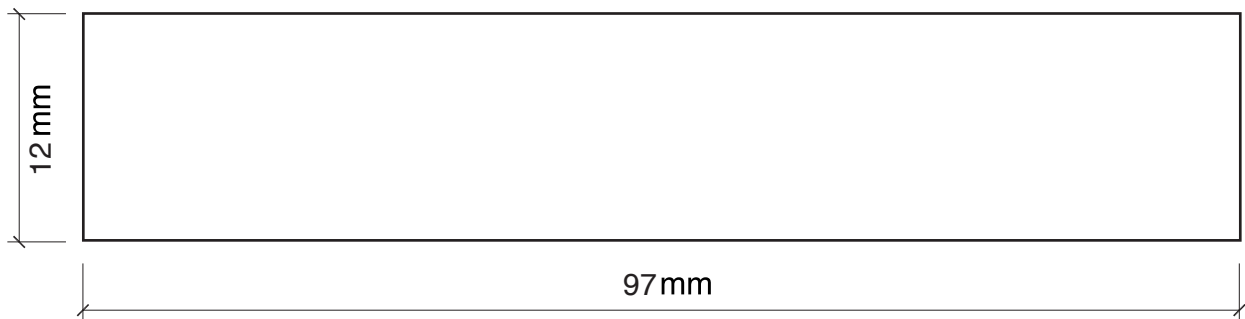

PROMOULD™

WRAPPED MDF PROFILES

DOOR STOP

HEIGHT MM	THICKNESS MM	LENGTH MM
97	12	5400

OTHER SIZES ARE AVAILABLE

PROMOULD™

WRAPPED MDF PROFILES

69 DRUM ROAD
COOKSTOWN
CO. TYRONE
NORTHERN IRELAND
BT80 8JQ