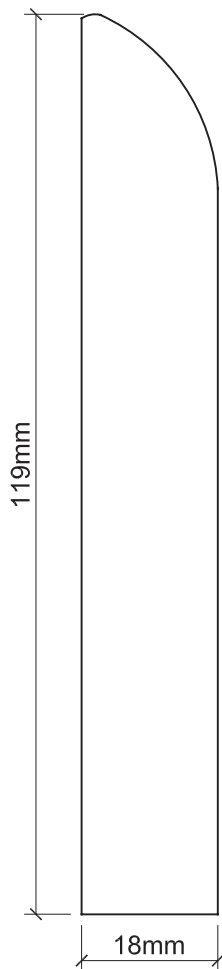

PROMOULD™

WRAPPED MDF PROFILES

SLOW ROUND PROFILE (NON-STANDARD)

HEIGHT MM	THICKNESS MM	LENGTH MM
69	18	4400
94	18	4400
119	18	4400
144	18	4400
169	18	4400
194	18	4400

PROMOULD™

WRAPPED MDF PROFILES

69 DRUM ROAD
COOKSTOWN
CO. TYRONE
NORTHERN IRELAND
BT80 8JQ

T: +44 (0) 28 8676 6831
F: +44 (0) 28 8676 6565
E: INFO@PROMOULD.CO

WWW.PROMOULD.CO

SCALE:
1:1

DATE:
OCT. 2011

DRAWING NO:
11

DRAWING TITLE: SLOW ROUND PROFILE

PROMOULD IS A
TRADING NAME
OF NORTHERN
MOULDINGS LTD.