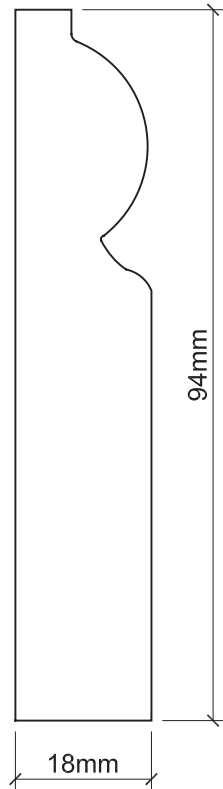

PROMOULD™

WRAPPED MDF PROFILES

TORUS PROFILE (NON-STANDARD)

HEIGHT MM	THICKNESS MM	LENGTH MM
69	18	4400
94	18	4400
119	18	4400
144	18	4400
169	18	4400
194	18	4400

PROMOULD™

WRAPPED MDF PROFILES

69 DRUM ROAD
COOKSTOWN
CO. TYRONE
NORTHERN IRELAND
BT80 8JQ

T: +44 (0) 28 8676 6831
F: +44 (0) 28 8676 6565
E: INFO@PROMOULD.CO

WWW.PROMOULD.CO

SCALE:

1:1

DATE:

OCT. 2011

DRAWING NO:

04