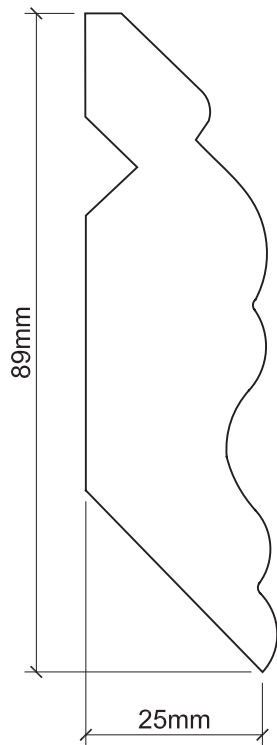

PROMOULD™

WRAPPED MDF PROFILES

TRADITIONAL CORNICE PROFILE

HEIGHT MM	THICKNESS MM	LENGTH MM
89	25	3050 & 3660

PROMOULD™

WRAPPED MDF PROFILES

69 DRUM ROAD
COOKSTOWN
CO. TYRONE
NORTHERN IRELAND
BT80 8JQ

T: +44 (0) 28 8676 6831
F: +44 (0) 28 8676 6565
E: INFO@PROMOULD.CO

WWW.PROMOULD.CO

SCALE:
1:1

DATE:
OCT. 2011

DRAWING NO:
08

DRAWING TITLE: TRADITIONAL CORNICE

PROMOULD IS A
TRADING NAME
OF NORTHERN
MOULDINGS LTD.

COPYRIGHT © NORTHERN MOULDINGS LTD.
THE INFORMATION IS SUPPLIED IN GOOD FAITH. NO
LIABILITY CAN BE ACCEPTED FOR ANY LOSS OR DAMAGE
RESULTING FROM USE. REFER TO SAMPLE PROFILE TO
MINIMISE DISCREPANCIES IN TRANSFER OF DATA